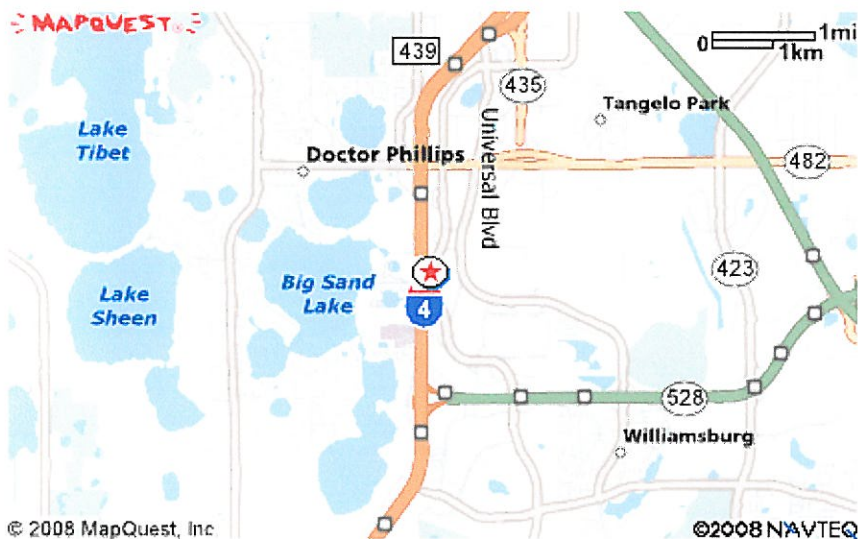

Doubletree Castle Hotel - Orlando

8629 International Drive, Orlando, Florida, United States 32819
Tel: 1-407-345-1511 (directions only)

Airport Directions

Take Beeline Expressway (Hwy 528) West to Exit #2 (Orange Wood Exit). Take a right onto Universal Blvd North. Go 1 mile to Austrian Row and turn left. The hotel will be on your right.

From Florida Turnpike

(either coming from the north or south) Take Exit 259, then I-4 West. >From I-4, take exit 74A. Turn left onto Sand Lake Road. One block to International Drive and turn right. Go 6 blocks and turn left onto Austrian Row. The hotel will be on your left.

From I-95

Go South to I-4 West take exit 74A. Turn left onto Sand Lake Road. One block to International Drive and turn right. Go 6 blocks and turn left onto Austrian Row. The hotel will be on your left.

From I-4 East

(coming from Tampa) Take I-4 East to Exit 74A, make a right at the end of the exit, onto Sand Lake Road. Make another right on International Drive. Go 6 blocks and turn left onto Austrian Row. The hotel will be on your left.