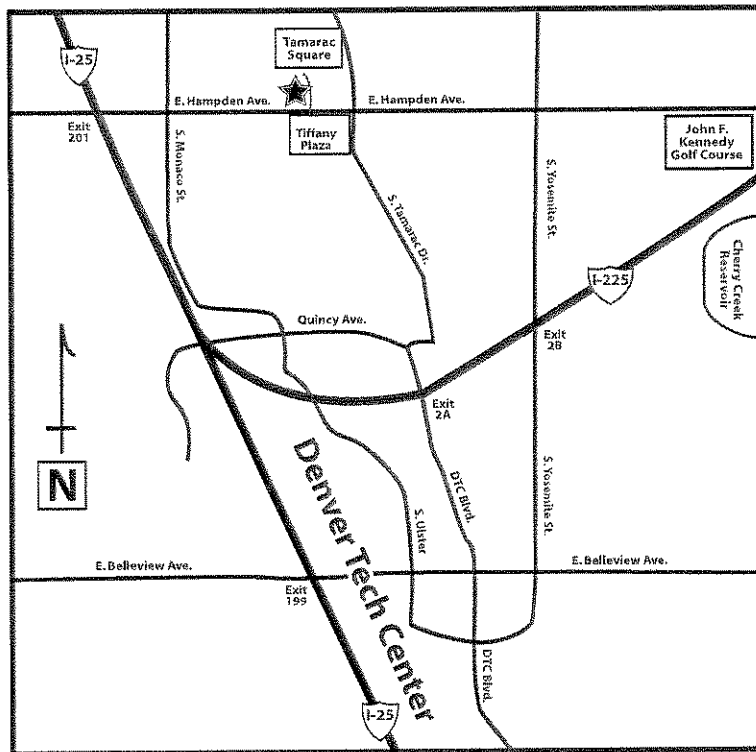

EMBASSY SUITES
HOTELS®

7525 East Hampden Avenue • Denver, CO 80231
Tel: 303 696 6644 / Fax: 303 337 6202

Directions from Denver International Airport (DIA):

1. Follow Peña Blvd out of the airport and merge onto I-70 West
2. Take I-70 West to I-225 South
3. Follow I-225 South to the Yosemite Exit (Exit 2B) and turn Right (North) onto South Yosemite Street.
4. Continue North on S. Yosemite St. to E. Hampden Ave.
5. At the light of E. Hampden Ave., turn Left (West).
6. Proceed on E. Hampden Ave. for about 1 mile.
7. The Embassy Suites is on the Right. Turn Right on 7500 E. Hampden St.

Directions from Downtown Denver:

1. Take I-25 South to Hampden Exit (Exit 201).
2. At Hampden Exit, turn Left (East).
3. Proceed on E. Hampden for about 1 mile (.8 miles).
4. The Embassy Suites is on the Left. Turn Left on 7500 E. Hampden St.

Directions from the Denver Tech Center:

1. From DTC Blvd., proceed North on DTC Blvd. to Quincy Ave.
2. Turn Right (East) onto Quincy Ave.
3. Turn Left (North) onto S. Tamarac Dr.
4. Proceed North on S. Tamarac Dr. for about 1 mile to E. Hampden Ave.
5. At the light of E. Hampden Ave., turn Left (West)
6. The Embassy Suites is on the Right. Turn Right on 7500 E. Hampden St.