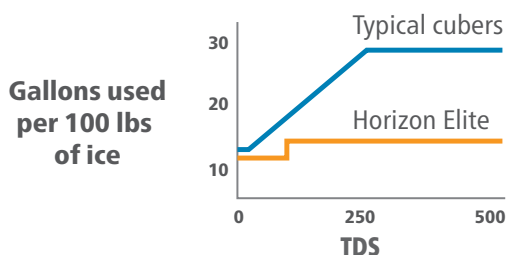

Scale-inhibiting ice machine **Horizon Elite™** Series

Horizon Elite™ is a revolutionary design that protects against scale to substantially reduce life cycle cost

Water with high levels of dissolved minerals, also called Total Dissolved Solids (TDS), causes scale buildup, clogged drain lines and soft ice that can jam dispensers.

With Horizon Elite, fresh inlet water forces dissolved solids to the reservoir where they are isolated and expelled in low volume flushes.

50% less water

Lower cost of ownership

- Significantly reduces or eliminates the need to descale the ice machine between normal sanitizing intervals
- Reduces or eliminates the need for reverse osmosis or other expensive scale control in scale-prone waters
- Produces purer ice to provide trouble-free dispensing