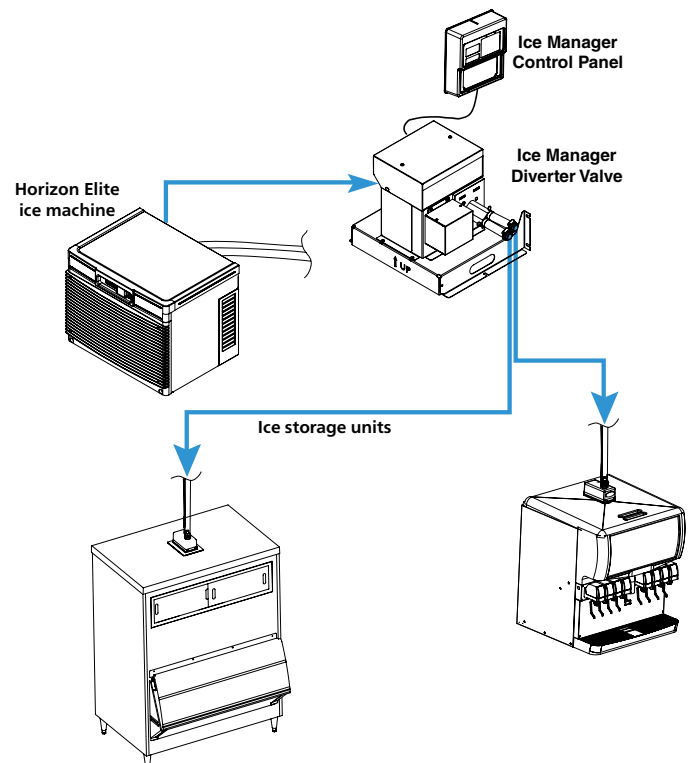

### Send ice from one Horizon Elite™ ice machine to two dispense points

- Ice delivery based on demand automatically delivers ice when you want it, where you want it
- Fewer ice machines to purchase and maintain
- Utilize capacity by filling a bin overnight
- System includes control panel, diverter valve and the components to connect two ice storage/dispensing units