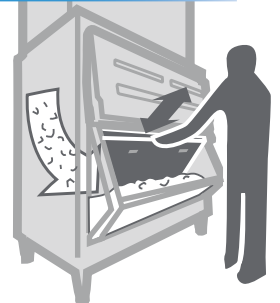

Upgrade your slope front **Upright** Series

Cleaner, fresher ice

Upright bins provide first ice in, first ice out turnover that gives your customers the freshest ice

SmartGATE controls ice flow

Lifting the SmartGATE® ice shield brings ice forward for easier access and fewer spills. It also provides more sanitary ice by keeping hands, clothes and hair out of the ice storage area.

Upgrade from your slope front

Slope front bins trap the oldest ice on the bottom, risking development of off-flavors and odors

More storage, less footprint

Utilize vertical space to maximize storage capacity in a smaller footprint