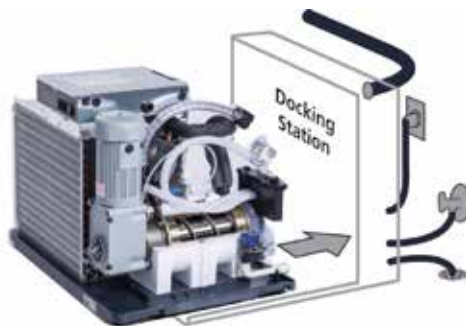

Quick and easy to install Horizon Elite™ Series

Plug and play ice machine

- Industry-exclusive docking station improves installation and service
- Utility connections are made directly to docking station. Ice machine then plugs in, even in tight spaces.
- Ice machine slides in and out of docking station without disconnecting utilities
- Mount ice machine anywhere for easy access: under a counter, on a wall, a bin or a dispenser
- Only 22" or 30" wide footprint with up to 2100 lb per day capacity

Tips for easy RIDE® ice delivery installation

- Keep transport tube runs to 75' or less
- Avoid dips in transport tube
- Secure all free-hanging tubes every 2'
- Keep tube bends greater than 6"
- Enjoy benefits of improved aesthetics, easier maintenance and cleaner dispenser