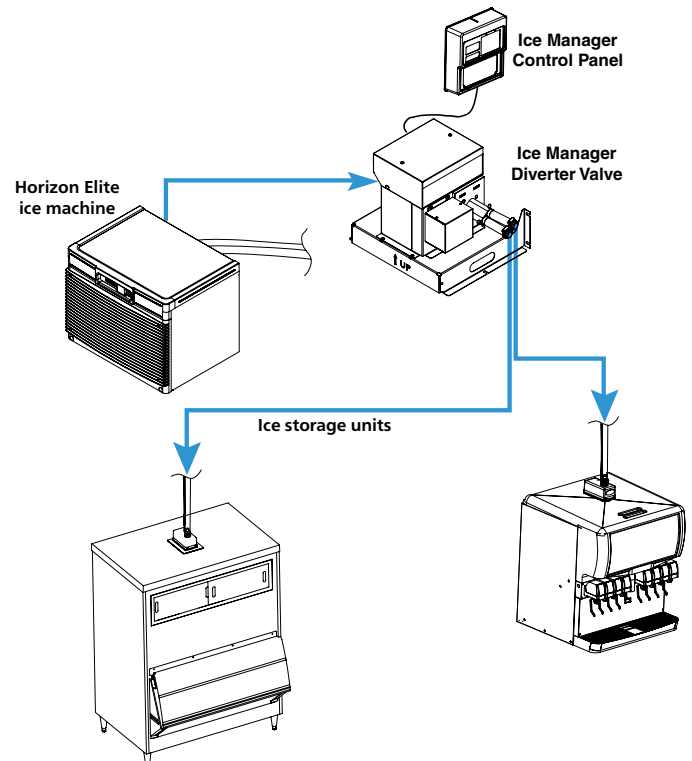

Ice production goes further

Ice Manager™ Series

Send ice from one Horizon Elite™ ice machine to two dispense points

- Ice delivery based on demand automatically delivers ice when you want it, where you want it
- Fewer ice machines to purchase and maintain
- Utilize capacity by filling a bin overnight
- System includes control panel, diverter valve and the components to connect two ice storage/dispensing units