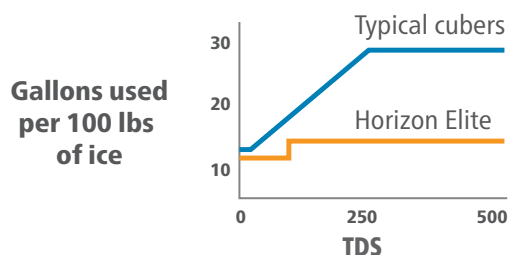

50% less water

Lower cost of ownership

- Significantly reduces or eliminates the need to descale the ice machine between normal sanitizing intervals
- Reduces or eliminates the need for reverse osmosis or other expensive scale control in scale-prone waters
- Produces purer ice to provide trouble-free dispensing

FOLLETT®

Visit follettice.com for details on all Follett products

Follett is a registered trademark of Follett LLC, registered in the US. Horizon Elite is a trademark of Follett LLC.

8375-201904